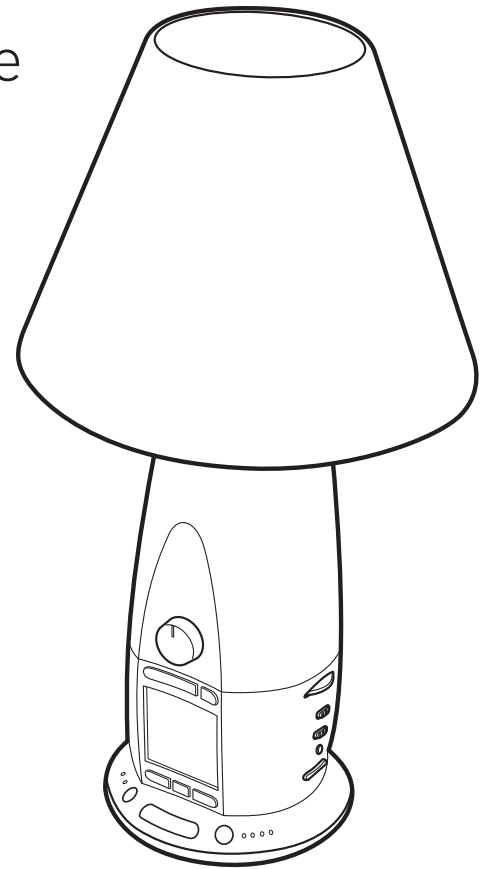

Rise & Shine® | Deluxe

Natural Alarm Clock® Bedside Lamp

- **4-in-1 Functionality:** Alarm clock, AM/FM radio, nature sounds, reading light
- **Super-Bright Xenon Technology:** Advanced bulb generates energizing, room-filling brightness equivalent to 150 W of ordinary light but uses just 60 W worth of energy ... lasts 2,000 hours
- **Built-in high-fidelity mylar speaker:** rich, clear sound at any volume
- **Therapeutic value:** 8 digitally mastered recordings of soothing sounds can be used anytime to reduce stress, promote well-being, and elevate mood
- **Best-in-class Remote Power Adaptor:** Microprocessor and Flicker Elimination Technology™ assure no-buzz operation and flicker-free illumination
- **Guaranteed Performance:** Satisfaction guaranteed by Verilux® — for 50 years the leaders in Natural Spectrum® indoor sunlight — and backed by 3-year limited warranty.

Rise & Shine® | Deluxe

Natural Alarm Clock® Bedside Lamp

Sleep well, wake refreshed! Circadian rhythms — on your own schedule. Here's a radio, alarm clock, nature sounds, and lamp all in 6.5" of space.

Come morning, the Rise & Shine® lamp slowly brightens and the high-fidelity speaker increases volume over 5-60 minutes so you wake gently to your favorite AM/FM radio station or birds, harbor, village, brook, ocean, forest, rain, or breeze sounds. At night, the process reverses to help you sleep. Lamp also provides Natural Spectrum® light for reading. Display color adjusts to 7 different hues and high/low brightness.

Graphite or Ivory. Linen shade, snooze button, adjustable-color display. Plus, so that sounds only wake you: includes FREE pillow speaker (\$19.95 value).

Specifications

Models - Colors

VA02AA3

Body	Ivory
Shade	Ivory (Linen)
Cord/Plug	Black
Logo	Light Gray
UPC	7 68533 95187 8

Shade

Dimensions	top: 5"; bottom: 11"; height: 8"
Material	Linen
Color	White or Ivory

Bulb

A19H60VLX	Natural Spectrum® Xenon
-----------------	-------------------------

Safety

UL Listed
