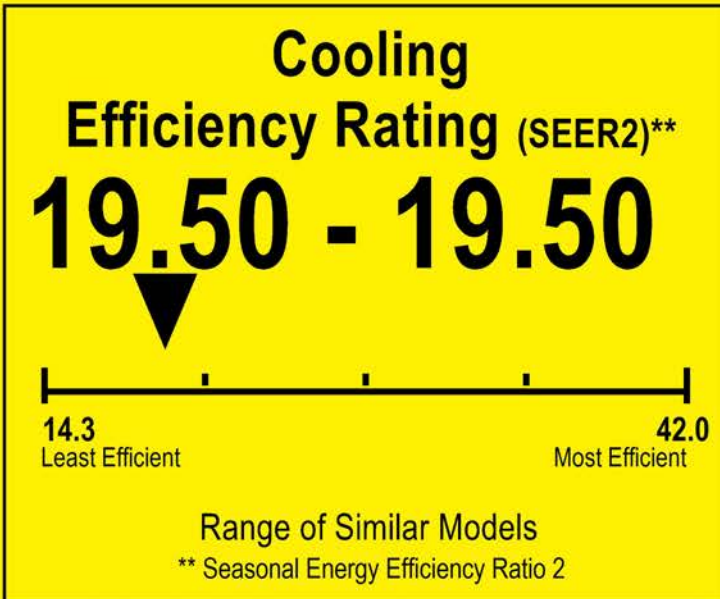

U.S. Government

Federal law prohibits removal of this label before consumer purchase.

ENERGYGUIDE

Heat Pump
Cooling and Heating
Split System

MRCOOL
Model EZPRO-12-HP-C-11511DE-O

▼ This system's efficiency ratings depend on the coil your contractor installs with this unit. The heating efficiency rating varies slightly in different geographic regions. Ask your contractor for details.