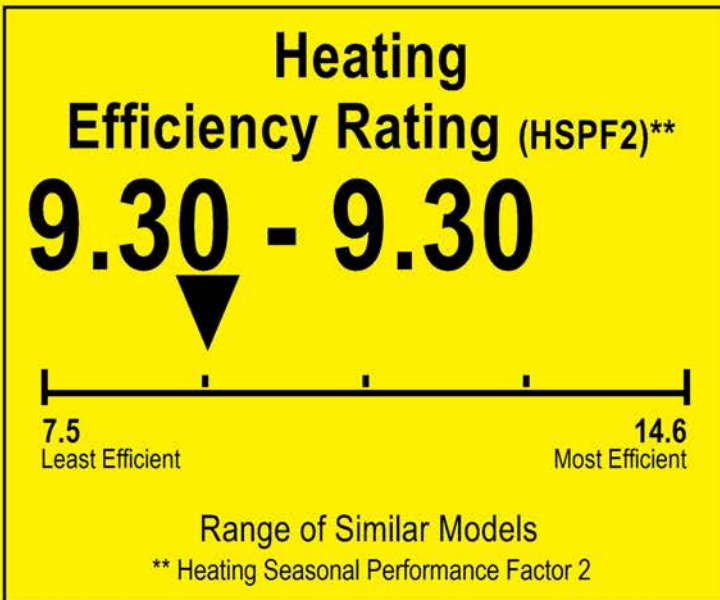

U.S. Government

Federal law prohibits removal of this label before consumer purchase.

ENERGYGUIDE

Heat Pump
Cooling and Heating
Split System

MRCOOL
Model EZPRO-12-HP-C-11511DE-O

▼ This system's efficiency ratings depend on the coil your contractor installs with this unit. The heating efficiency rating varies slightly in different geographic regions. Ask your contractor for details.