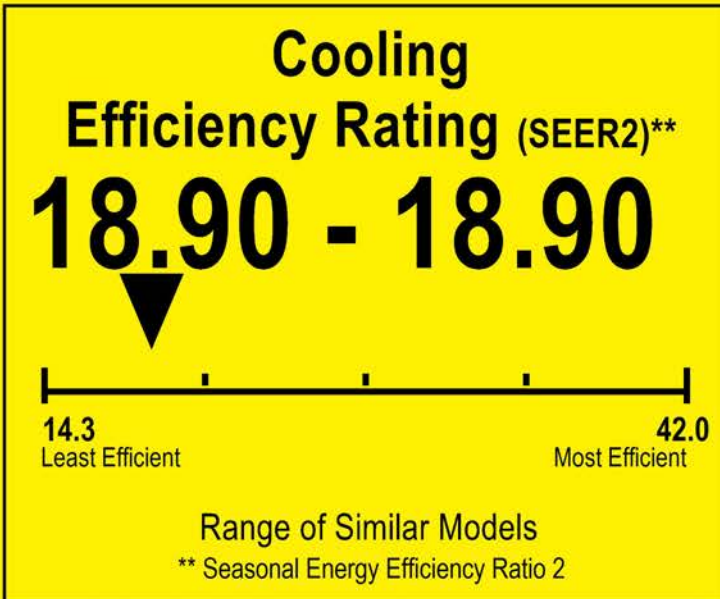

U.S. Government

Federal law prohibits removal of this label before consumer purchase.

ENERGYGUIDE

Heat Pump
Cooling and Heating
Split System

MRCOOL
Model EZPRO-24-HP-C-23011DE-O

▼ This system's efficiency ratings depend on the coil your contractor installs with this unit. The heating efficiency rating varies slightly in different geographic regions. Ask your contractor for details.