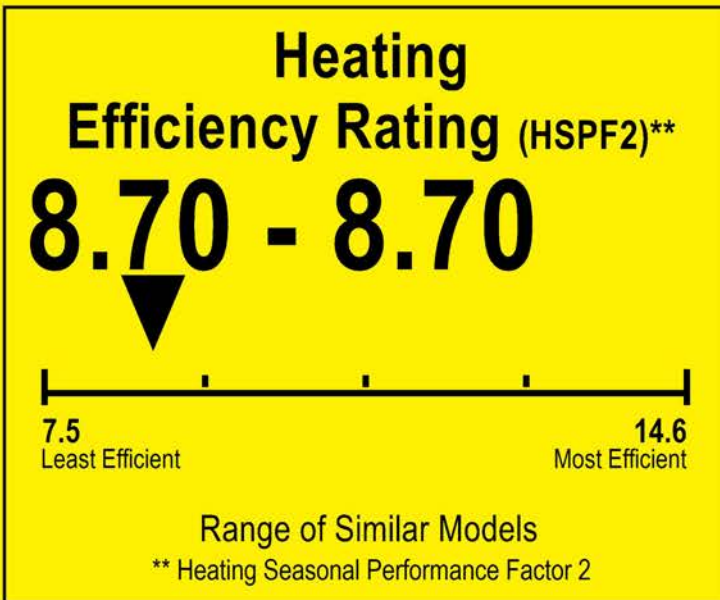

U.S. Government

Federal law prohibits removal of this label before consumer purchase.

ENERGYGUIDE

Heat Pump
Cooling and Heating
Split System

MRCOOL
Model EZPRO-24-HP-C-23011DE-O

▼ This system's efficiency ratings depend on the coil your contractor installs with this unit. The heating efficiency rating varies slightly in different geographic regions. Ask your contractor for details.