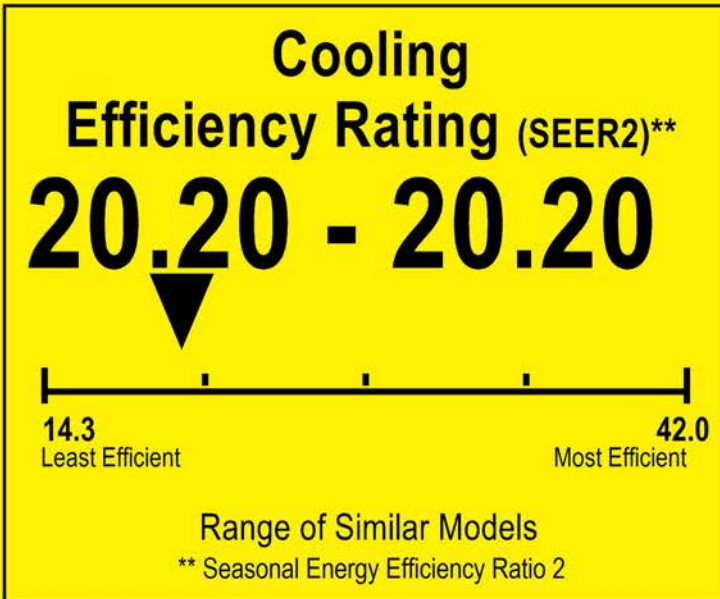

U.S. Government

Federal law prohibits removal of this label before consumer purchase.

ENERGYGUIDE

Heat Pump
Cooling and Heating
Split System

MRCOOL
Model EZPRO-09-HP-C-11511DE-O

▼ This system's efficiency ratings depend on the coil your contractor installs with this unit. The heating efficiency rating varies slightly in different geographic regions. Ask your contractor for details.