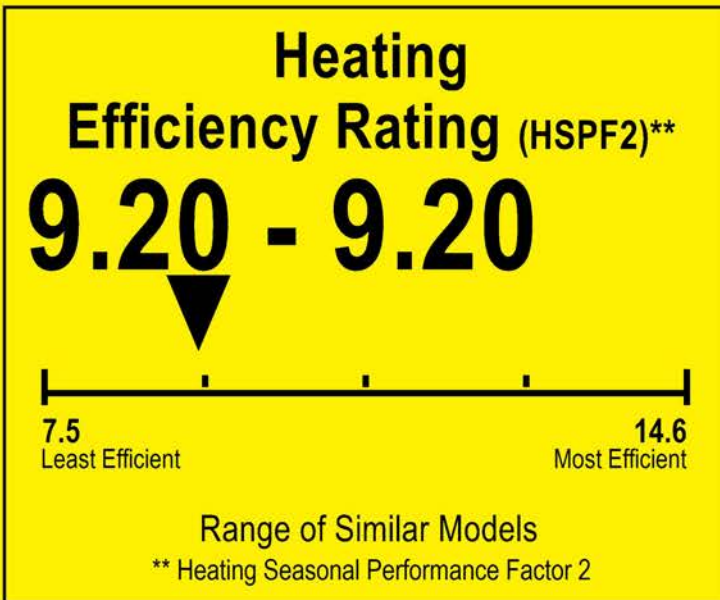

U.S. Government

Federal law prohibits removal of this label before consumer purchase.

ENERGYGUIDE

Heat Pump
Cooling and Heating
Split System

MRCOOL
Model EZPRO-09-HP-C-11511DE-O

▼ This system's efficiency ratings depend on the coil your contractor installs with this unit. The heating efficiency rating varies slightly in different geographic regions. Ask your contractor for details.