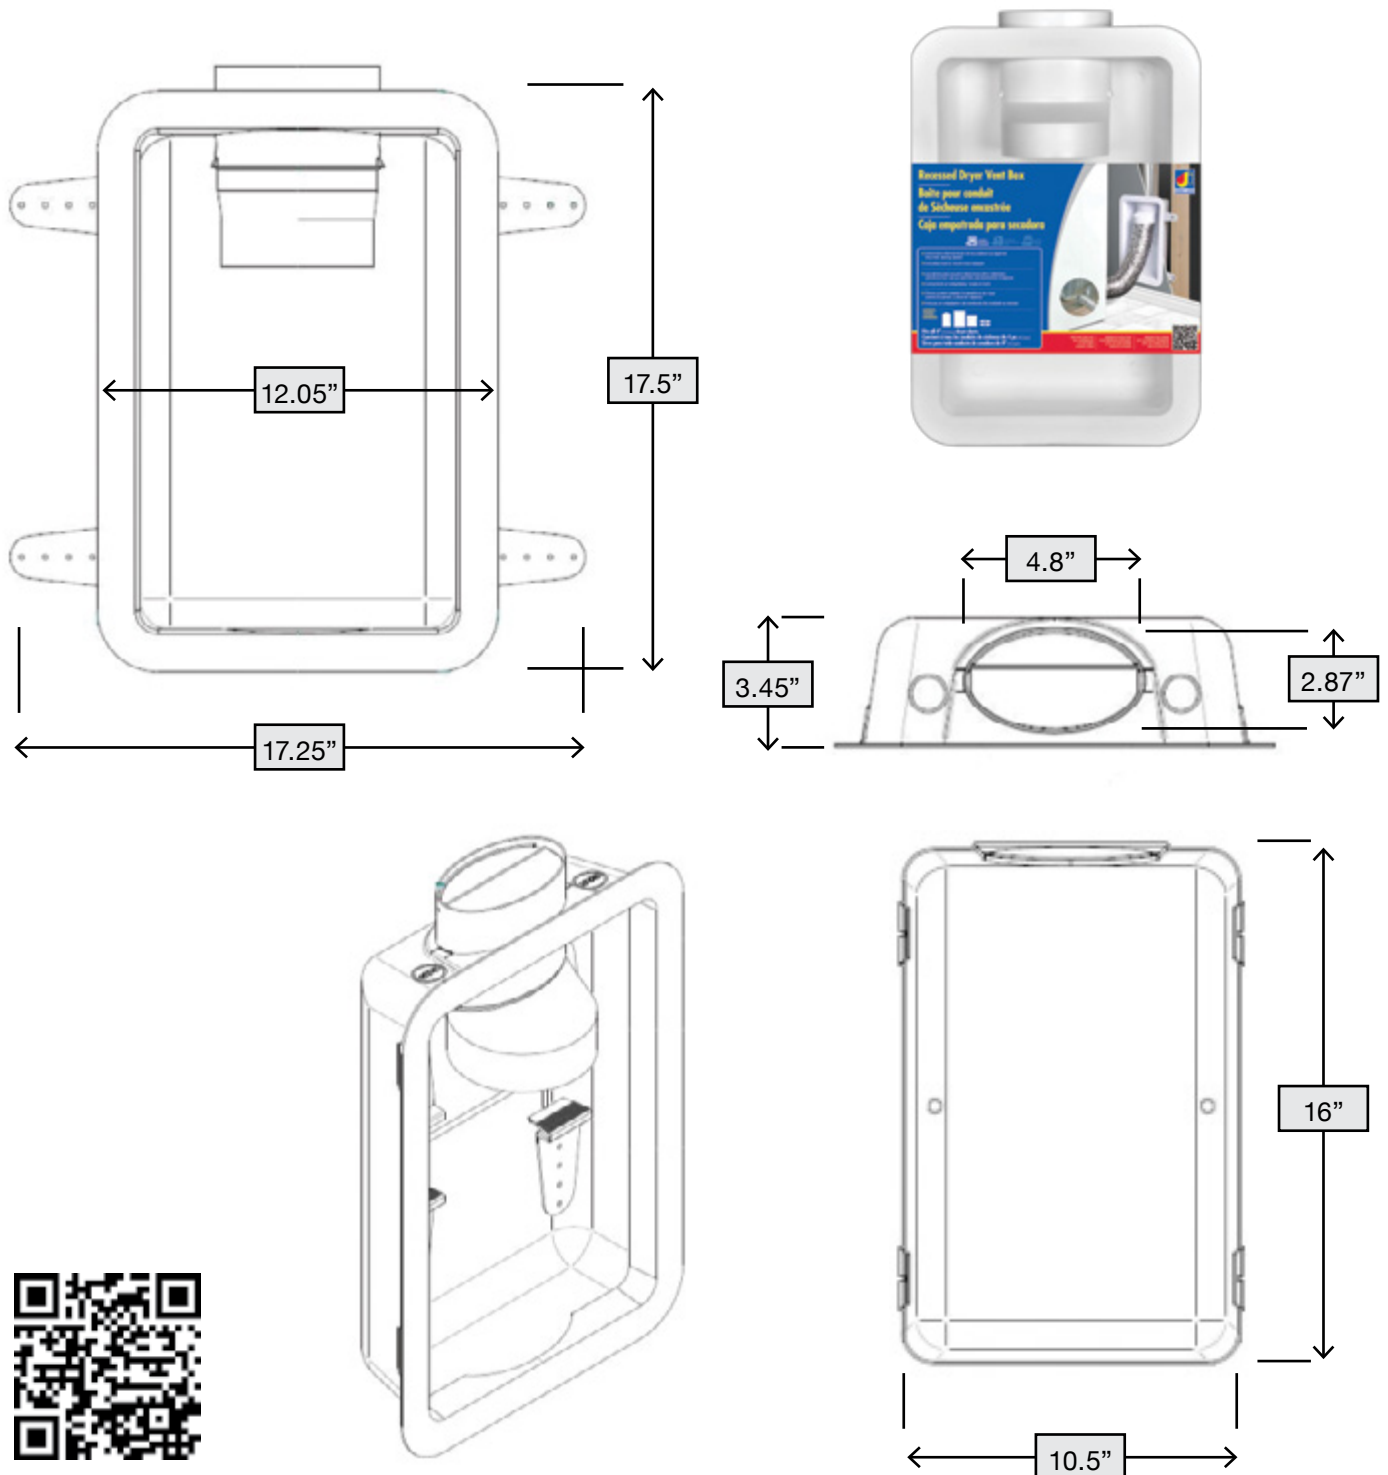

# RECESSED DRYER VENT BOX

- Dryer can be pushed up against the wall of the laundry room, saving space
- Prevents duct from crushing
- Oval to round duct adapter threads onto duct requiring no clamps for installation
- Suitable for gas and electric dryer applications

| Product Code | UPC Code<br>060672 | Size | Packaging                      | Pack Qty. | Pack Wt.<br>(lbs) | Pack Cube<br>(cu. ft.) |
|--------------|--------------------|------|--------------------------------|-----------|-------------------|------------------------|
| DRB4XZW      | 802005             | 4"   | Retail Bulk / Cut Case - White | 2         | 4                 | 1.04                   |

**MATERIAL:** High Impact Polypropylene

**COLLAR SIZES:**

Scan this QR code to view helpful product feature and installation videos

11099 Broadway, Alden, New York, USA 14004  
80 West Drive, Brampton, Ontario, Canada L6T 3T6