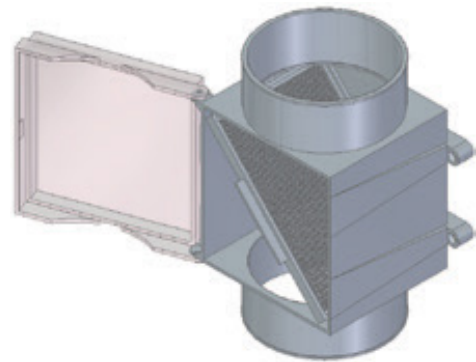

ProClean DRYER DUCT LINT TRAP

- Reduces the risk of dryer fire by keeping your dryer duct clean and free of lint
- Acts as a secondary lint trap for your electric clothes dryer
- Installs easily onto your dryer transition duct and collects additional lint that is not captured by the standard dryer lint trap
- Saves energy by allowing your dryer to run more smoothly and efficiently
- Includes two galvanized steel worm gear clamps
- Not intended for use with gas dryers

To order through Chadwell Supply, please contact your local sales rep

Product Code	UPC Code 060672	Size	Packaging	Pack Qty.	Pack Wt. (lbs)	Pack Cube (cu. ft.)
PCLT4WZW	150045	4"	Retail Package	6	6	0.8

MATERIAL: Polystyrene
 COLLAR SIZES: 4"