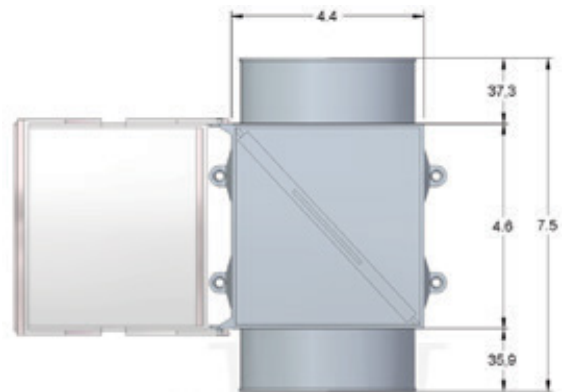

ProClean DRYER DUCT LINT TRAP

- Reduces the risk of dryer fire by keeping your dryer duct clean and free of lint
- Acts as a secondary lint trap for your electric clothes dryer
- Installs easily onto your dryer transition duct and collects additional lint that is not captured by the standard dryer lint trap
- Saves energy by allowing your dryer to run more smoothly and efficiently
- Includes two galvanized steel worm gear clamps
- Not intended for use with gas dryers

To order through Chadwell Supply, please contact your local sales rep

Product Code	UPC Code 060672	Size	Packaging	Pack Qty.	Pack Wt. (lbs)	Pack Cube (cu. ft.)
PCLT4WZW	150045	4"	Retail Package	6	6	0.8

MATERIAL: Polystyrene
 COLLAR SIZES: 4"