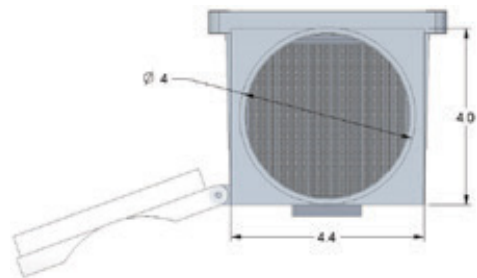

ProClean DRYER DUCT LINT TRAP

- Reduces the risk of dryer fire by keeping your dryer duct clean and free of lint
- Acts as a secondary lint trap for your electric clothes dryer
- Installs easily onto your dryer transition duct and collects additional lint that is not captured by the standard dryer lint trap
- Saves energy by allowing your dryer to run more smoothly and efficiently
- Includes two galvanized steel worm gear clamps
- Not intended for use with gas dryers

To order through Chadwell Supply, please contact your local sales rep

Product Code	UPC Code 060672	Size	Packaging	Pack Qty.	Pack Wt. (lbs)	Pack Cube (cu. ft.)
PCLT4WZW	150045	4"	Retail Package	6	6	0.8

MATERIAL: Polystyrene
 COLLAR SIZES: 4"