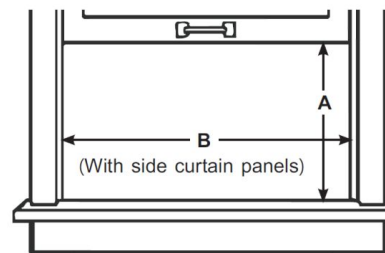

Product Dimensions	
Unit Dimension W x H x D (mm)	470×335×480
Net Weight (kg) (Kits Not included)	21
Unit Dimension W x H x D (inch)	18.5×13.2×18.9
Net Weight (lb) (Kits Not included)	46.3
Product	
Parts & Labor	2 years
UPC	810088361739

Related Images

Simple and easy to use tough control

Window Opening

A: 13 4/5" (35.1cm) min
B: 24 1/2" (62.2cm) - 39" (99cm)

All product, product specifications, and data are subject to change without notice to improve reliability, function, design or otherwise. ©2021 Hisense USA, All rights reserved