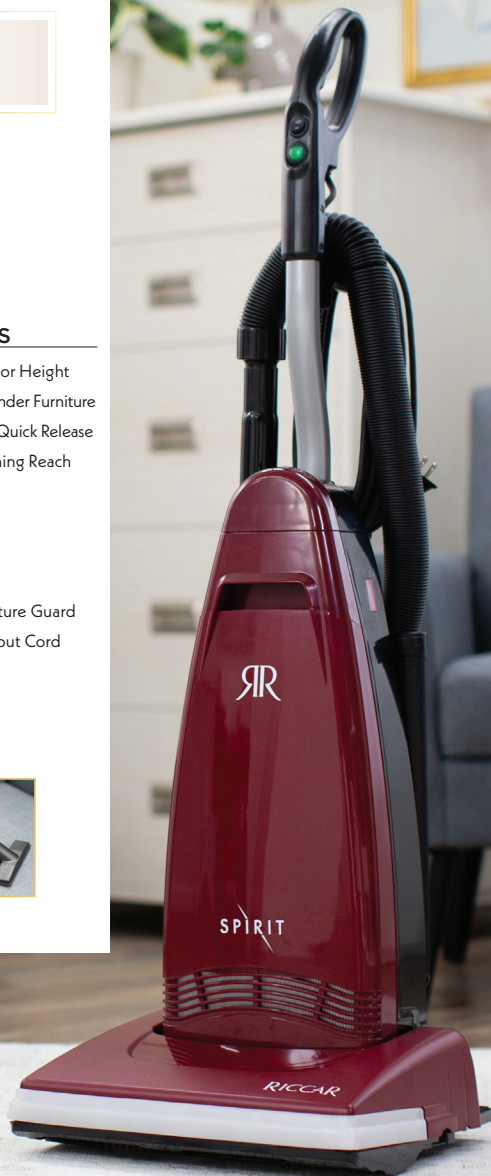

Spirit™

— R 21 —

CARPET | RUGS

POWER

- 10-Amp Motor

DURABILITY

- Metal Brushroll with Replaceable Brushstrips
- Metal Handle Tube

FILTRATION

- HEPA Media Bag
- Pleated HEPA Media Post Filter
- Washable Foam Secondary Filter

SUPPORT

- 2-Year Limited Warranty

FEATURES

- Auto Adjusts to Floor Height
- Lays Flat to Clean Under Furniture
- 30-Foot Cord with Quick Release
- 13-Foot Tool Cleaning Reach
- Full Bag Sensor
- Telescopic Wand
- Onboard Tools
- Carry Handle
- Non-Marring Furniture Guard
- 16.6 Pounds Without Cord